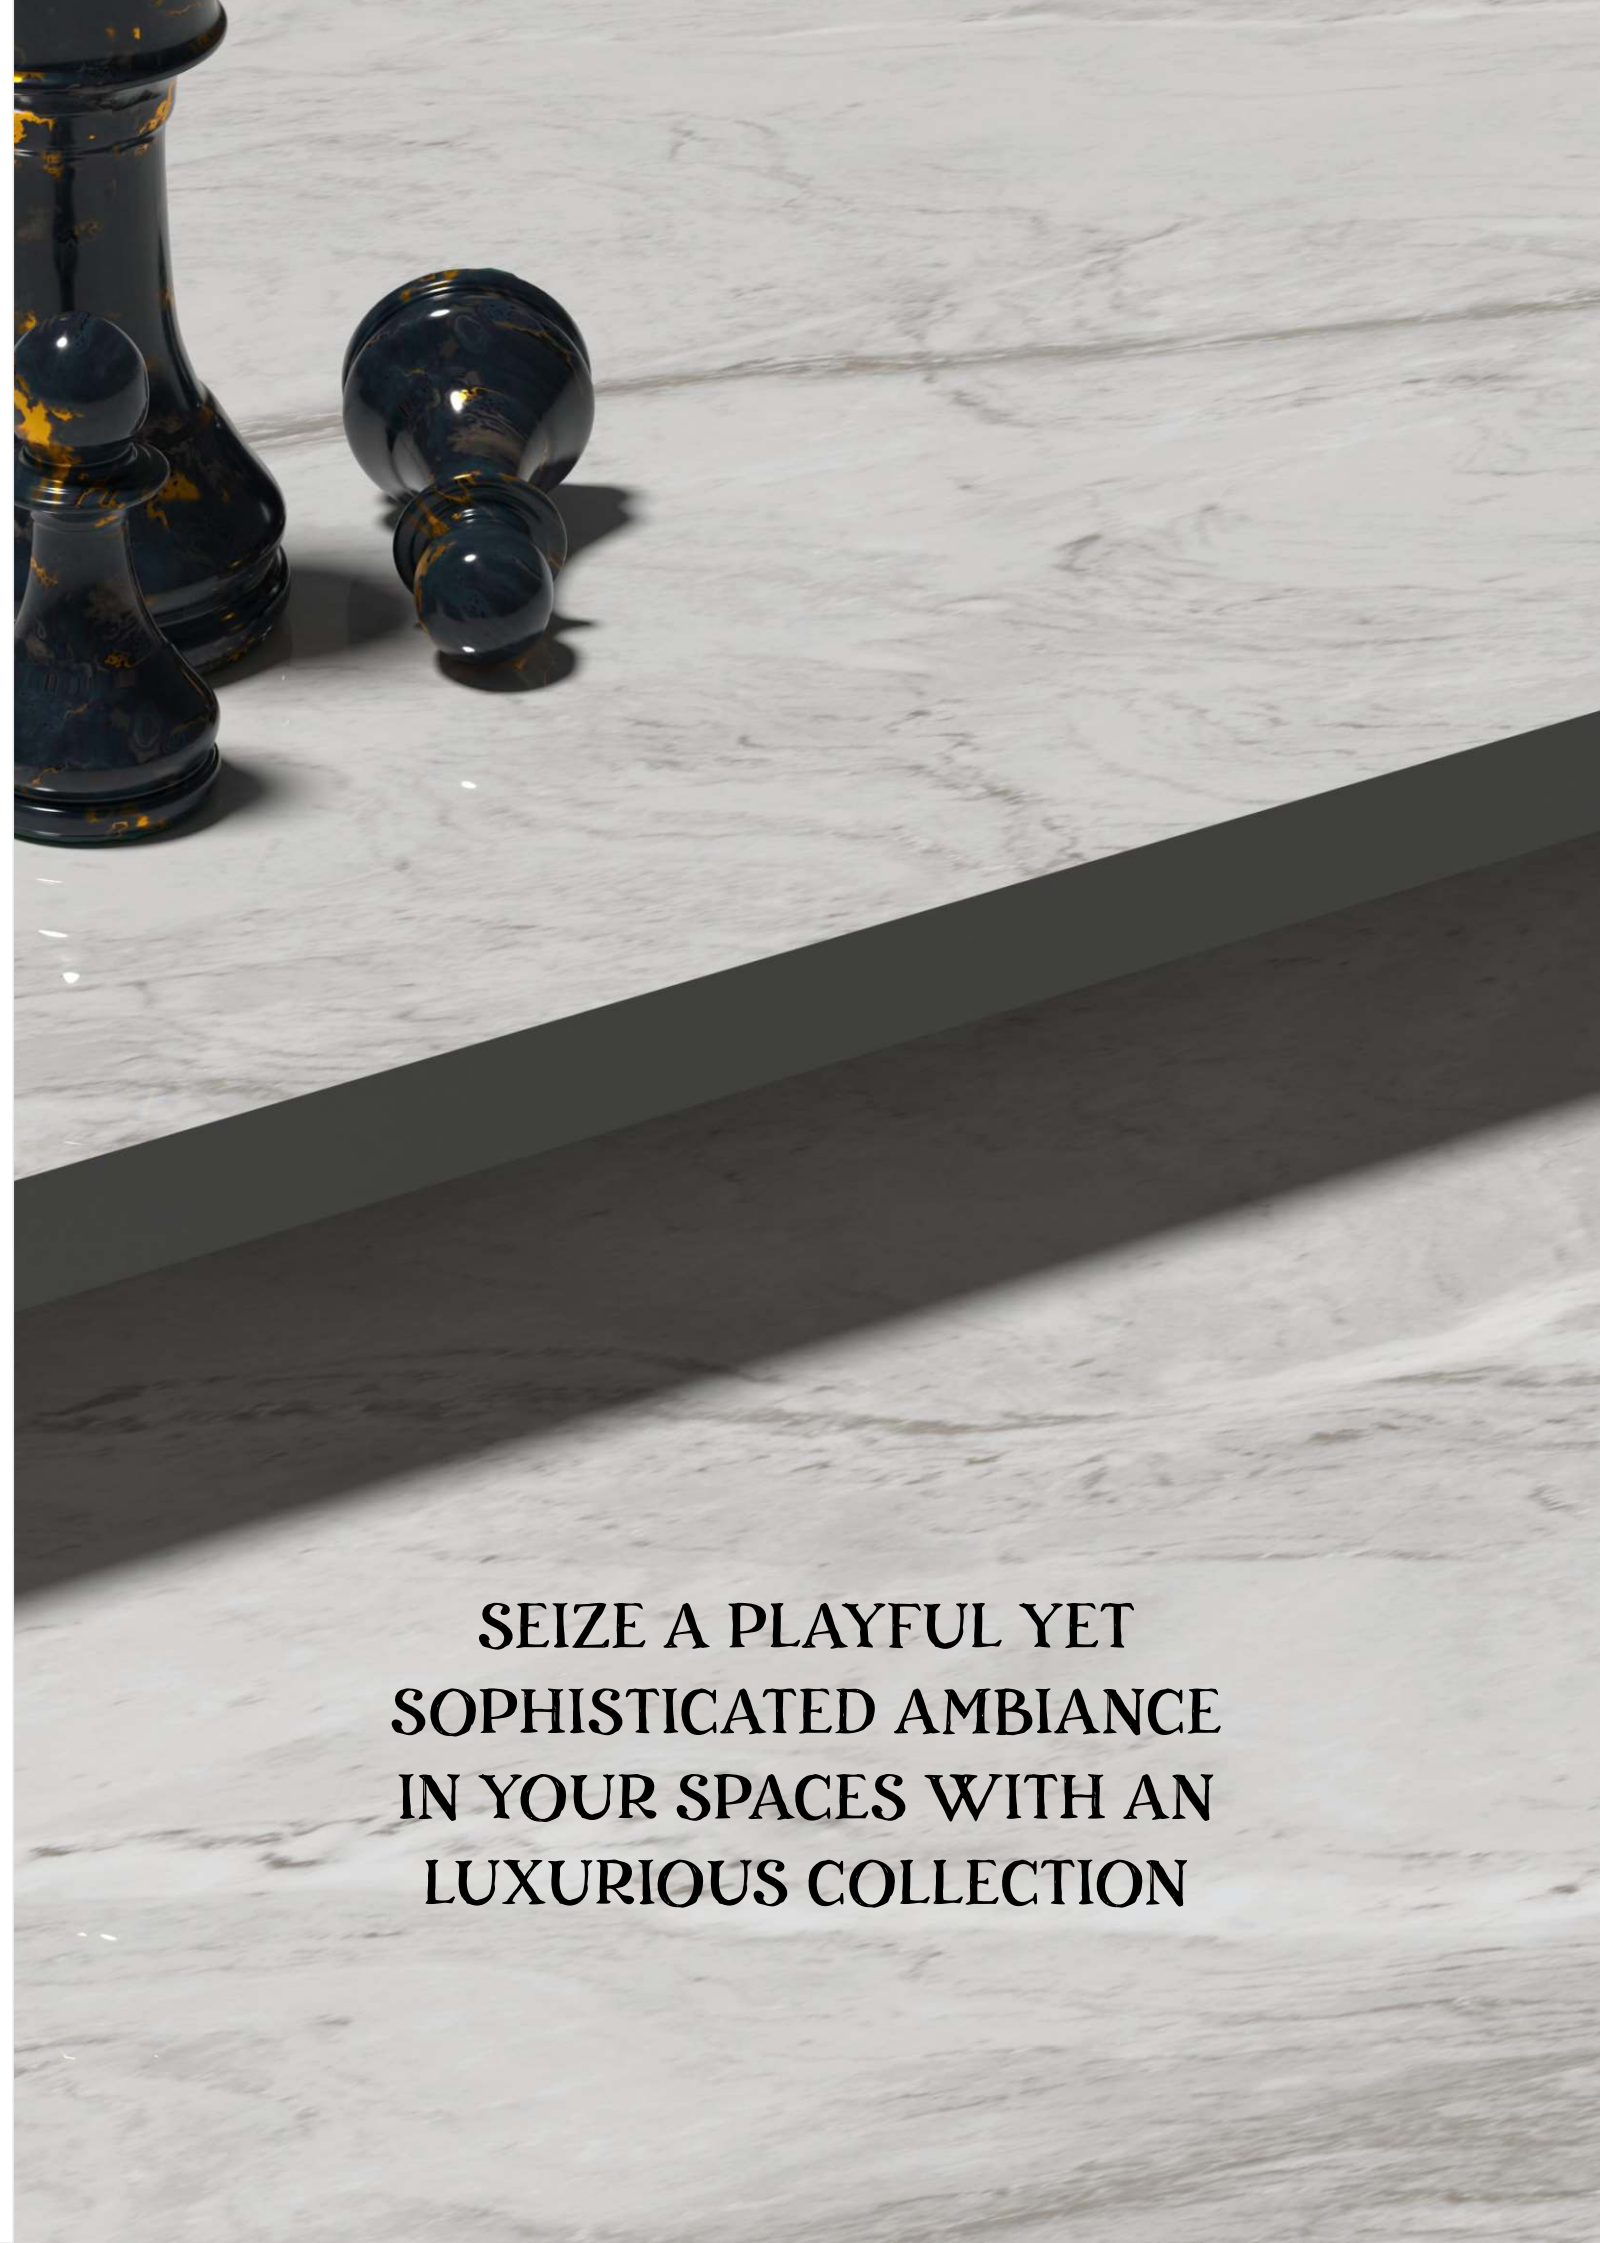

| STABILITY

The chemical-physical Stability of porcelain Stoneware makes it a Material resistant to Chemicals, not prone to Color changes.