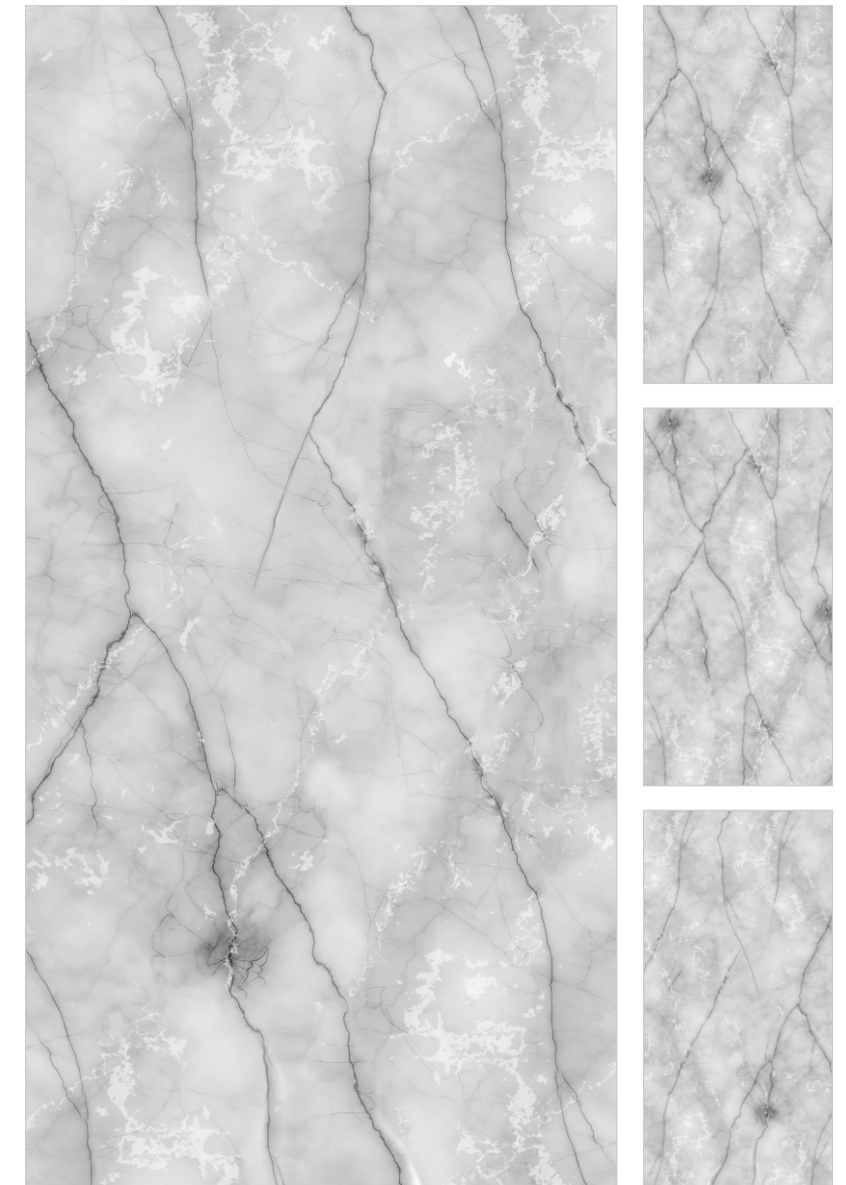

DESIGN NAME

3534

Available In
4 Randoms

DESIGN NAME

3535

Available In
3 Randoms

DESIGN NAME

3536

Available In
3 Randoms

DIMENSION
600X1200MM | 60X120CM

SURFACE
GLOSSY SURFACE

DIMENSION
600X1200MM | 60X120CM

SURFACE
GLOSSY SURFACE

DIMENSION
600X1200MM | 60X120CM

SURFACE
GLOSSY SURFACE