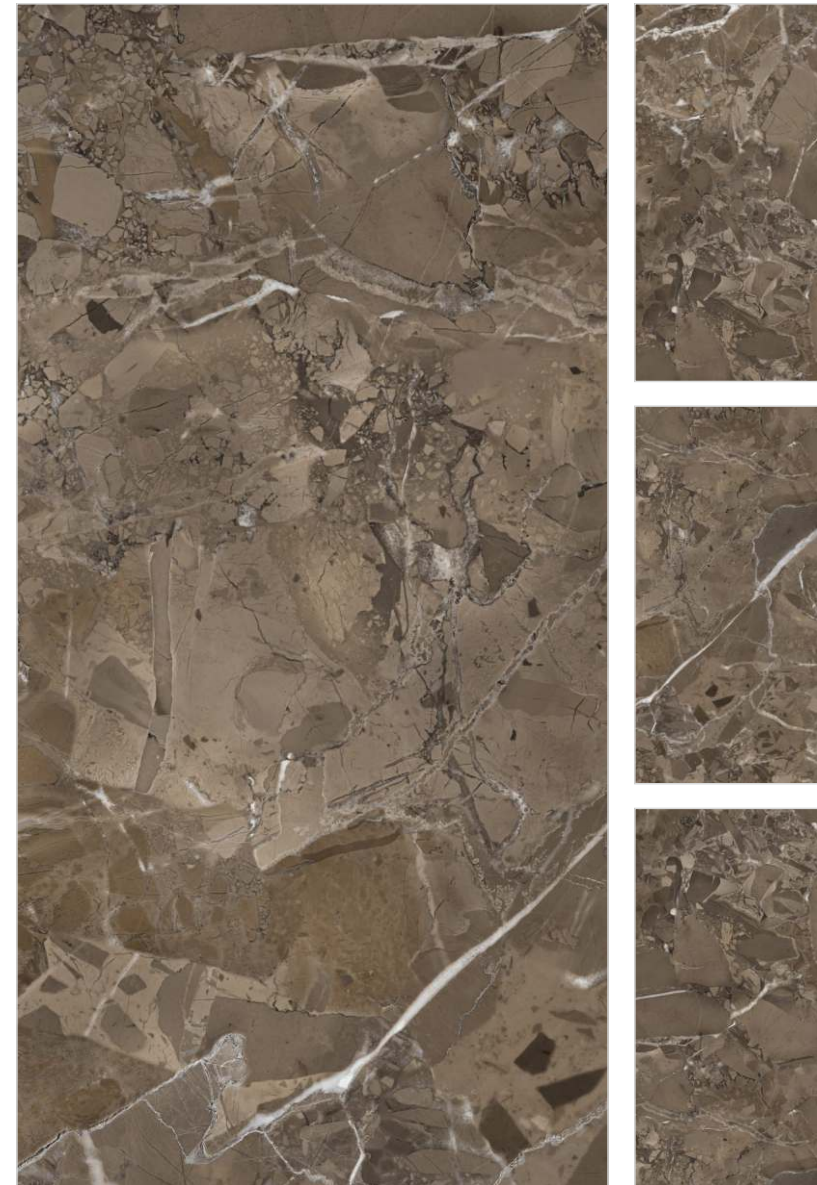

DESIGN NAME

3550

Available In
4 Randoms

DESIGN NAME

3551

Available In
5 Randoms

DESIGN NAME

3552

Available In
5 Randoms

DIMENSION
600X1200MM | 60X120CM

DIMENSION
600X1200MM | 60X120CM

DIMENSION
600X1200MM | 60X120CM

SURFACE
GLOSSY SURFACE

SURFACE
GLOSSY SURFACE

SURFACE
GLOSSY SURFACE