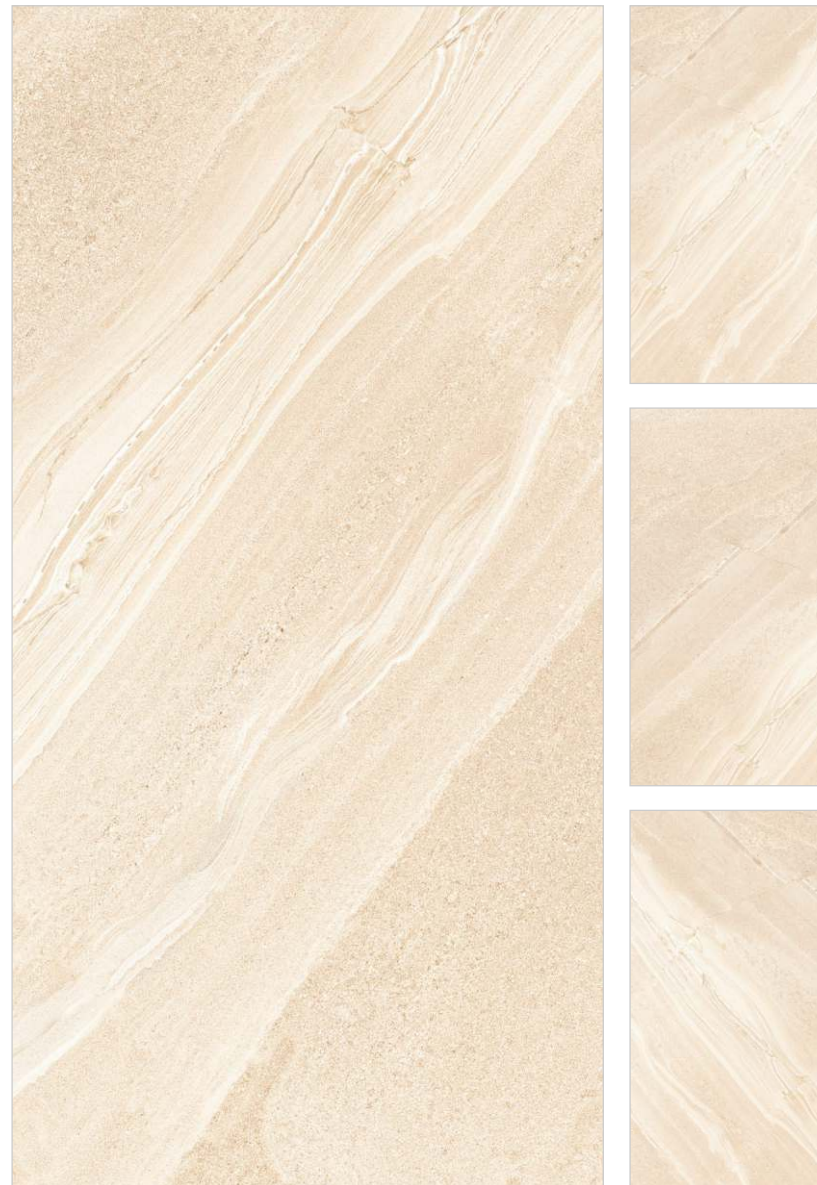

DESIGN NAME

3506

Available In
3 Randoms

DESIGN NAME

3507

Available In
3 Randoms

DESIGN NAME

3508

Available In
3 Randoms

DIMENSION
600X1200MM | 60X120CM

DIMENSION
600X1200MM | 60X120CM

DIMENSION
600X1200MM | 60X120CM

SURFACE
GLOSSY SURFACE

SURFACE
GLOSSY SURFACE

SURFACE
GLOSSY SURFACE