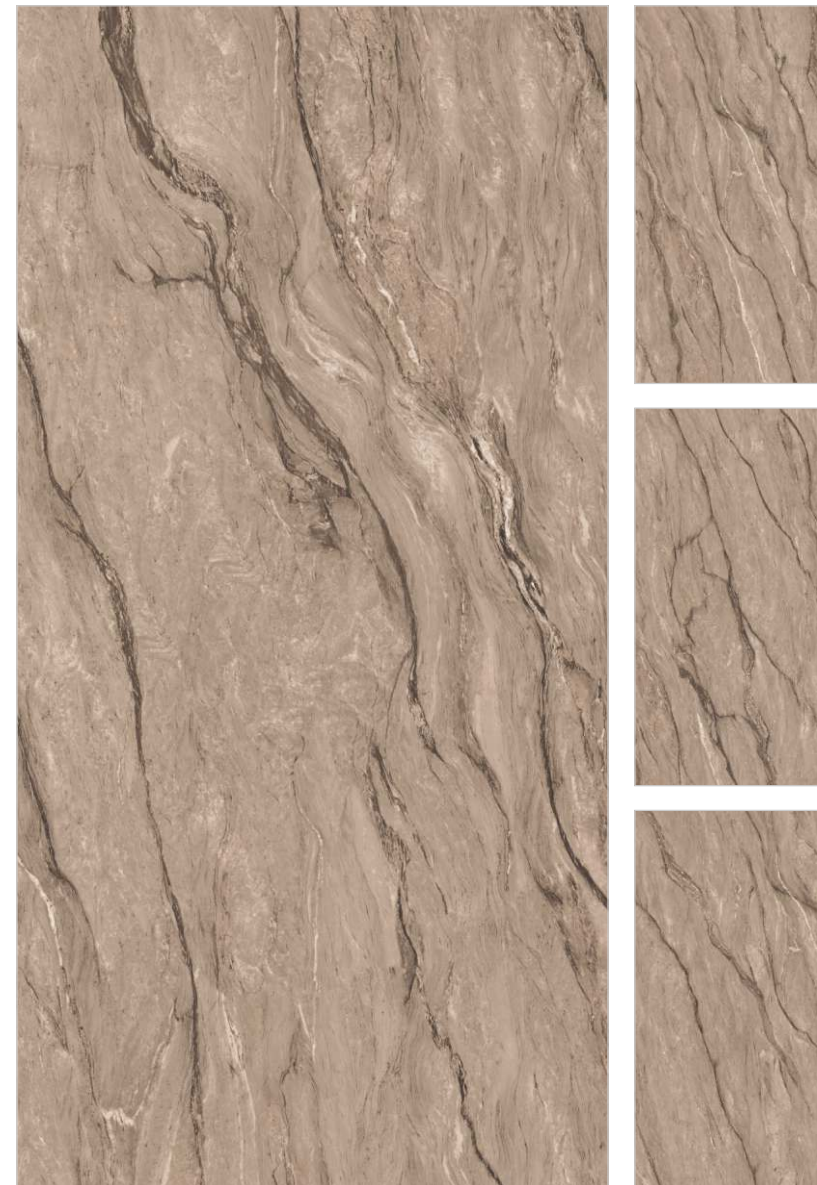

3521

Available In
6 Randoms

DIMENSION

600X1200MM | 60X120CM

SURFACE

GLOSSY SURFACE

DESIGN NAME

3522