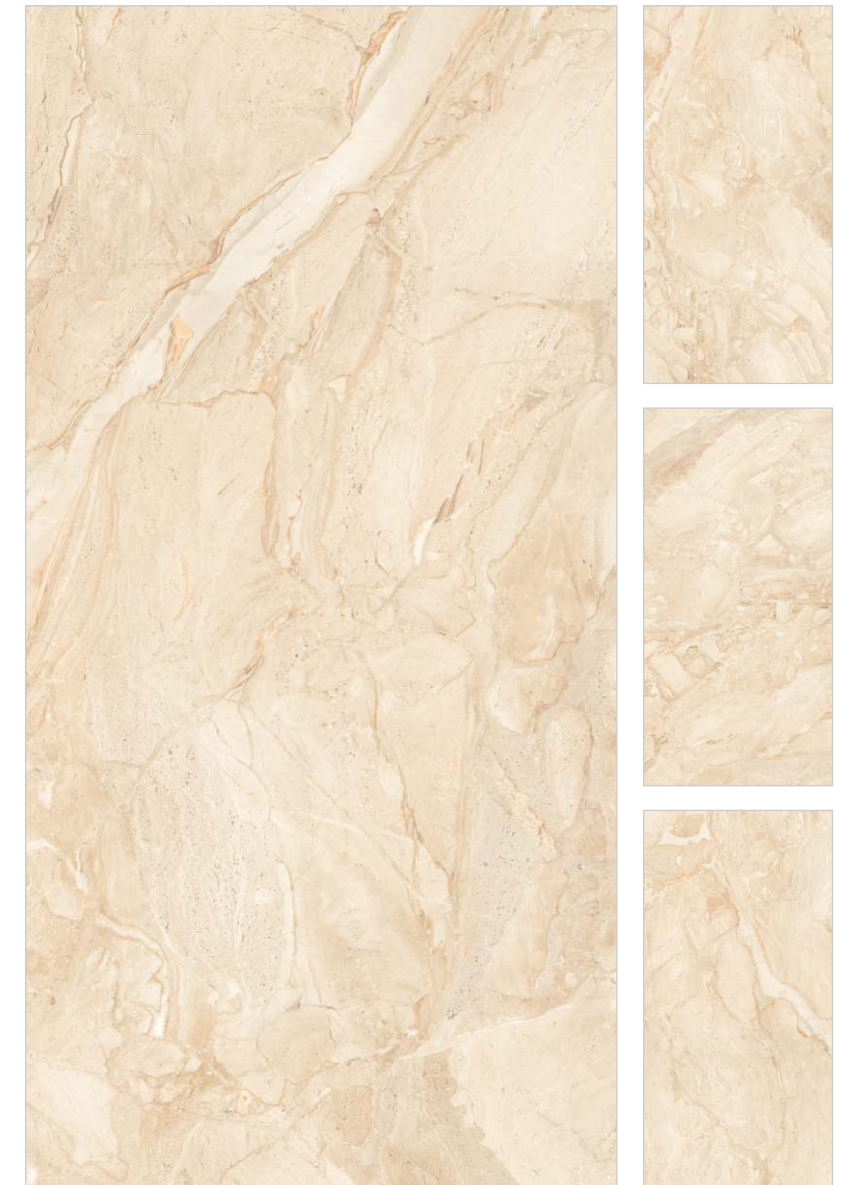

DESIGN NAME

3530

Available In
3 Randoms

DESIGN NAME

3531

Available In
3 Randoms

DESIGN NAME

3532

Available In
6 Randoms

DIMENSION
600X1200MM | 60X120CM

DIMENSION
600X1200MM | 60X120CM

DIMENSION
600X1200MM | 60X120CM

SURFACE
GLOSSY SURFACE

SURFACE
GLOSSY SURFACE

SURFACE
GLOSSY SURFACE