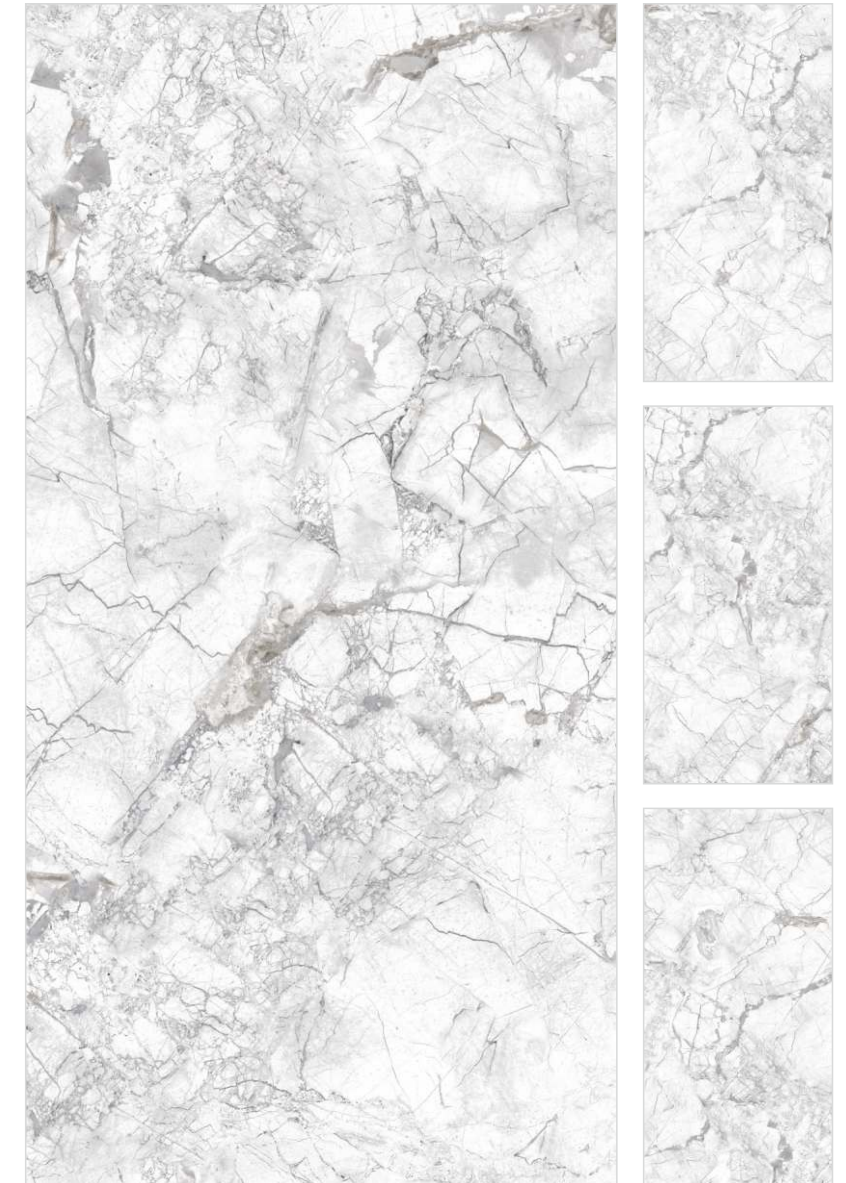

DESIGN NAME

3566

Available In
4 Randoms

DESIGN NAME

3567

Available In
4 Randoms

DESIGN NAME

3568

Available In
5 Randoms

DIMENSION
600X1200MM | 60X120CM

DIMENSION
600X1200MM | 60X120CM

DIMENSION
600X1200MM | 60X120CM

SURFACE
GLOSSY SURFACE

SURFACE
GLOSSY SURFACE

SURFACE
GLOSSY SURFACE