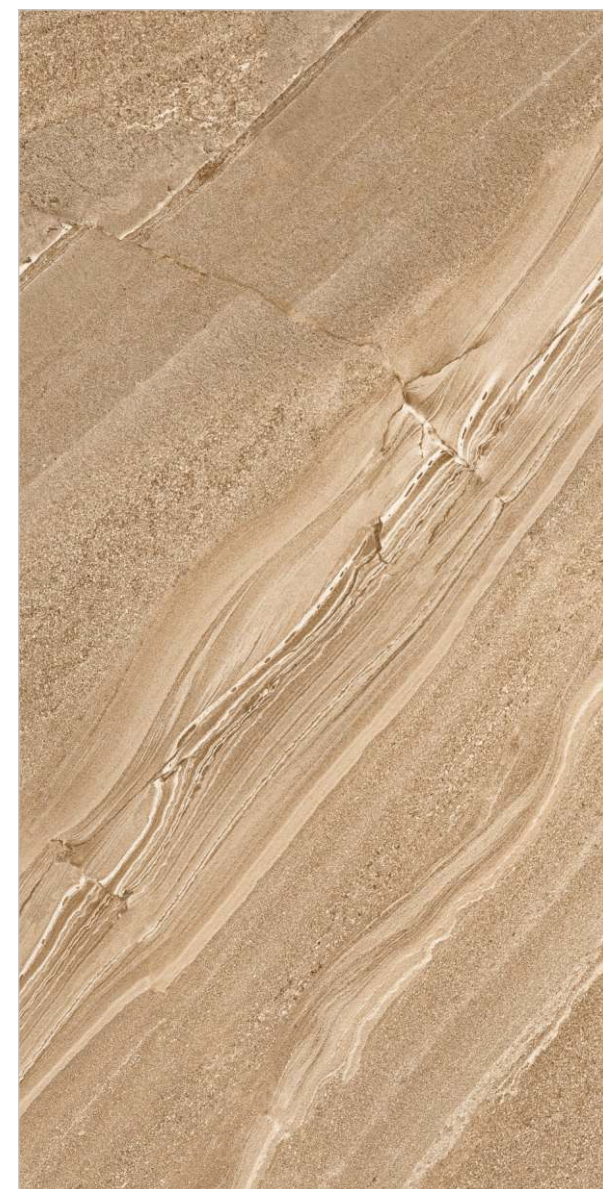

DIMENSION
600X1200MM | 60X120CM

DIMENSION
600X1200MM | 60X120CM

SURFACE
GLOSSY SURFACE

SURFACE
GLOSSY SURFACE

SURFACE
GLOSSY SURFACE

Human Figure Height 1.80

DESIGN NAME
3505

Available In
3 Randoms